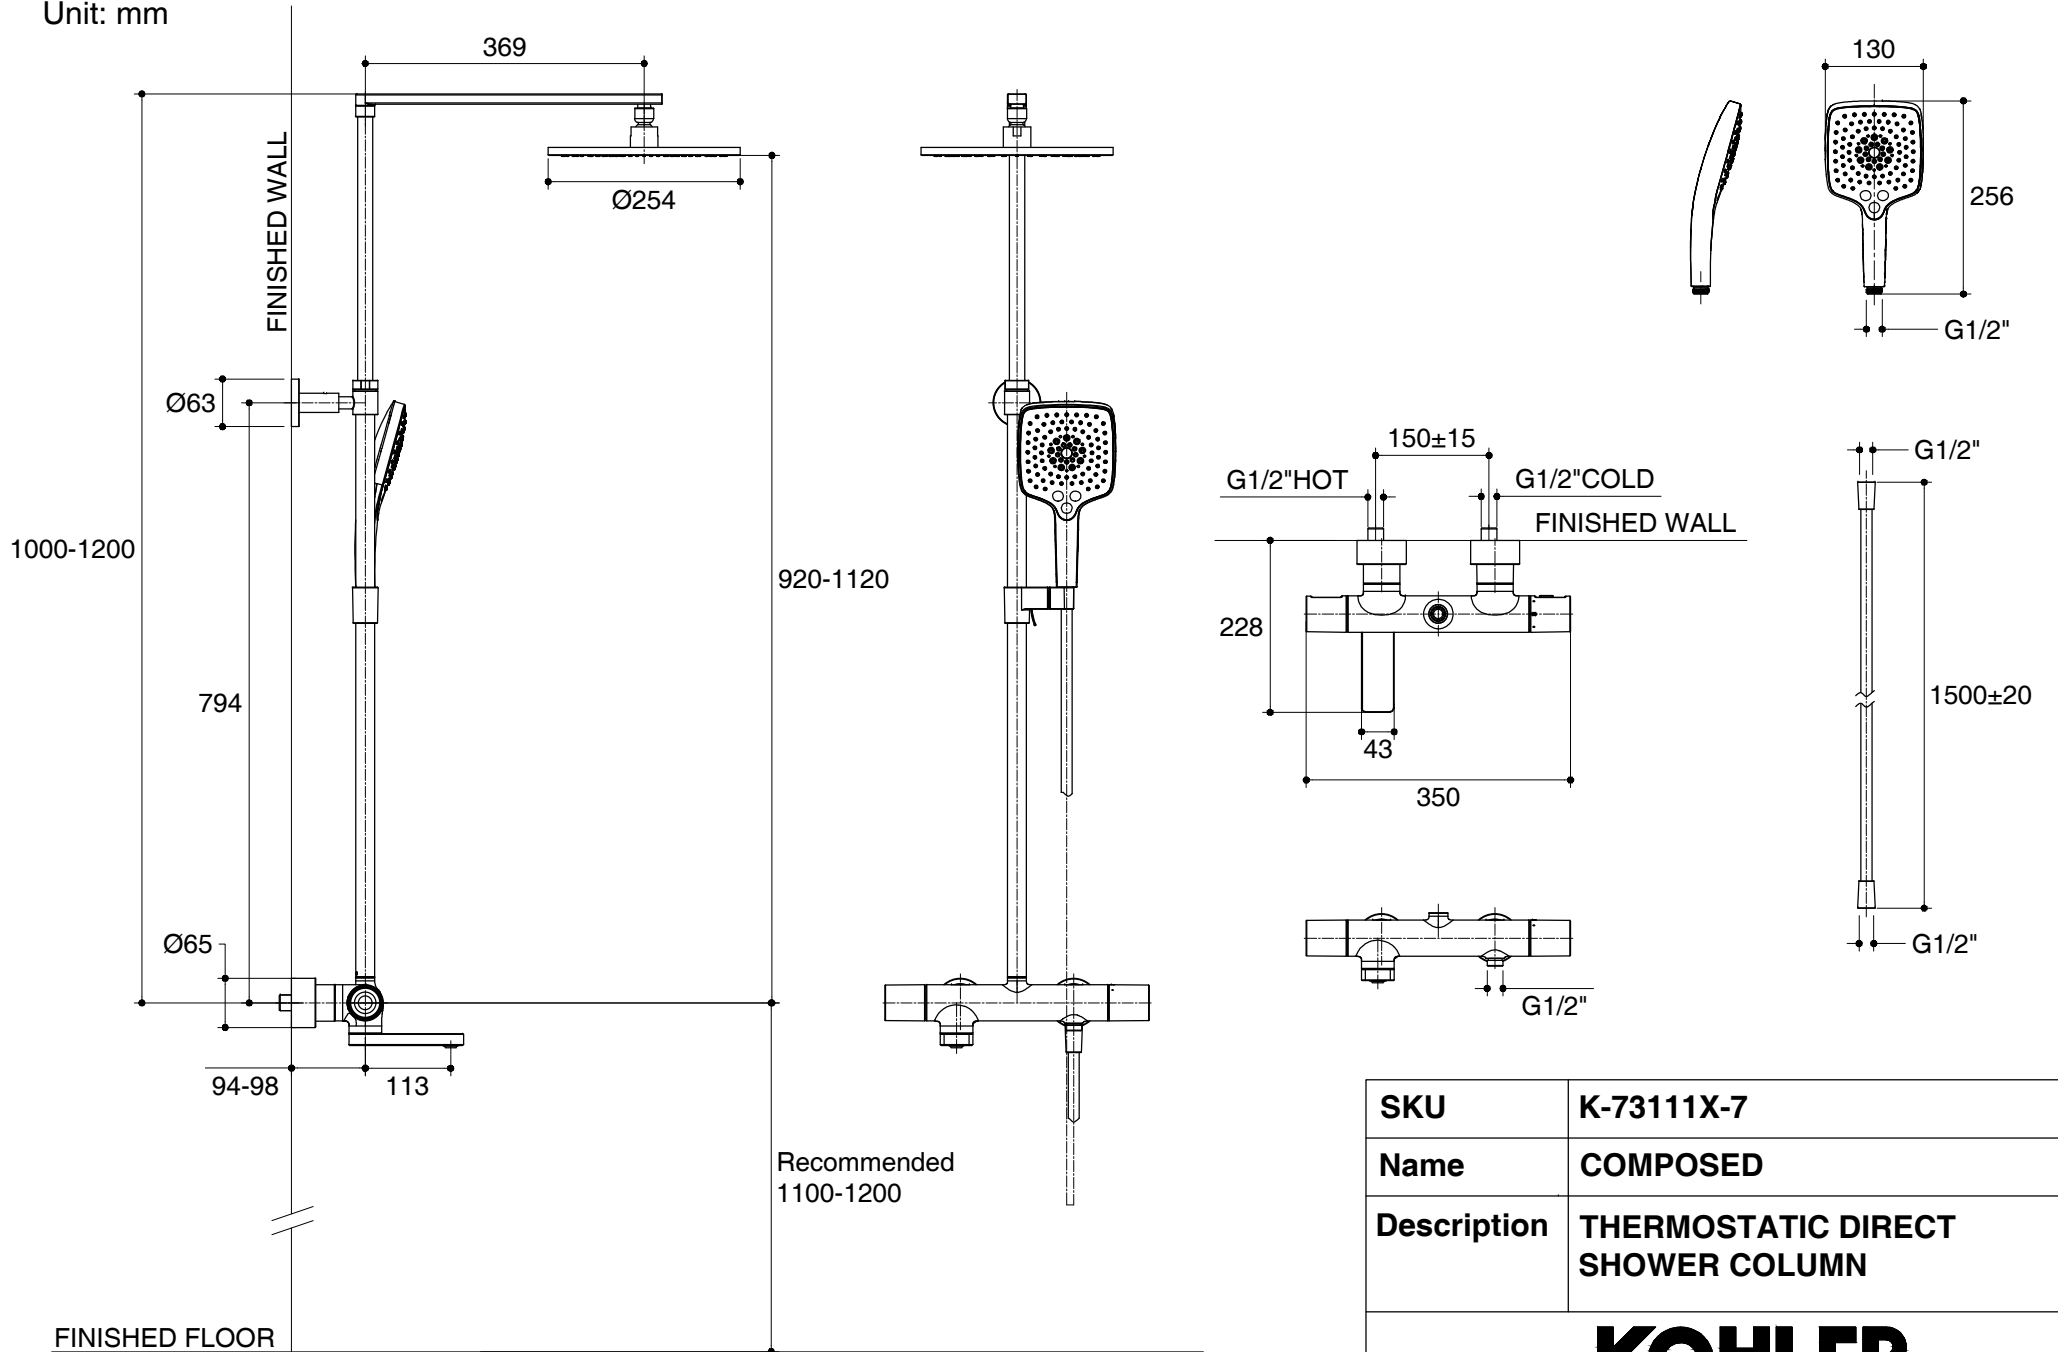

Dimensions are approximate.

Unit: mm

Recommended
1100-1200

SKU	K-73111X-7
Name	COMPOSED
Description	THERMOSTATIC DIRECT SHOWER COLUMN

KOHLER

*The recommended dimension for installation can be adjusted according to user preferences and layout.